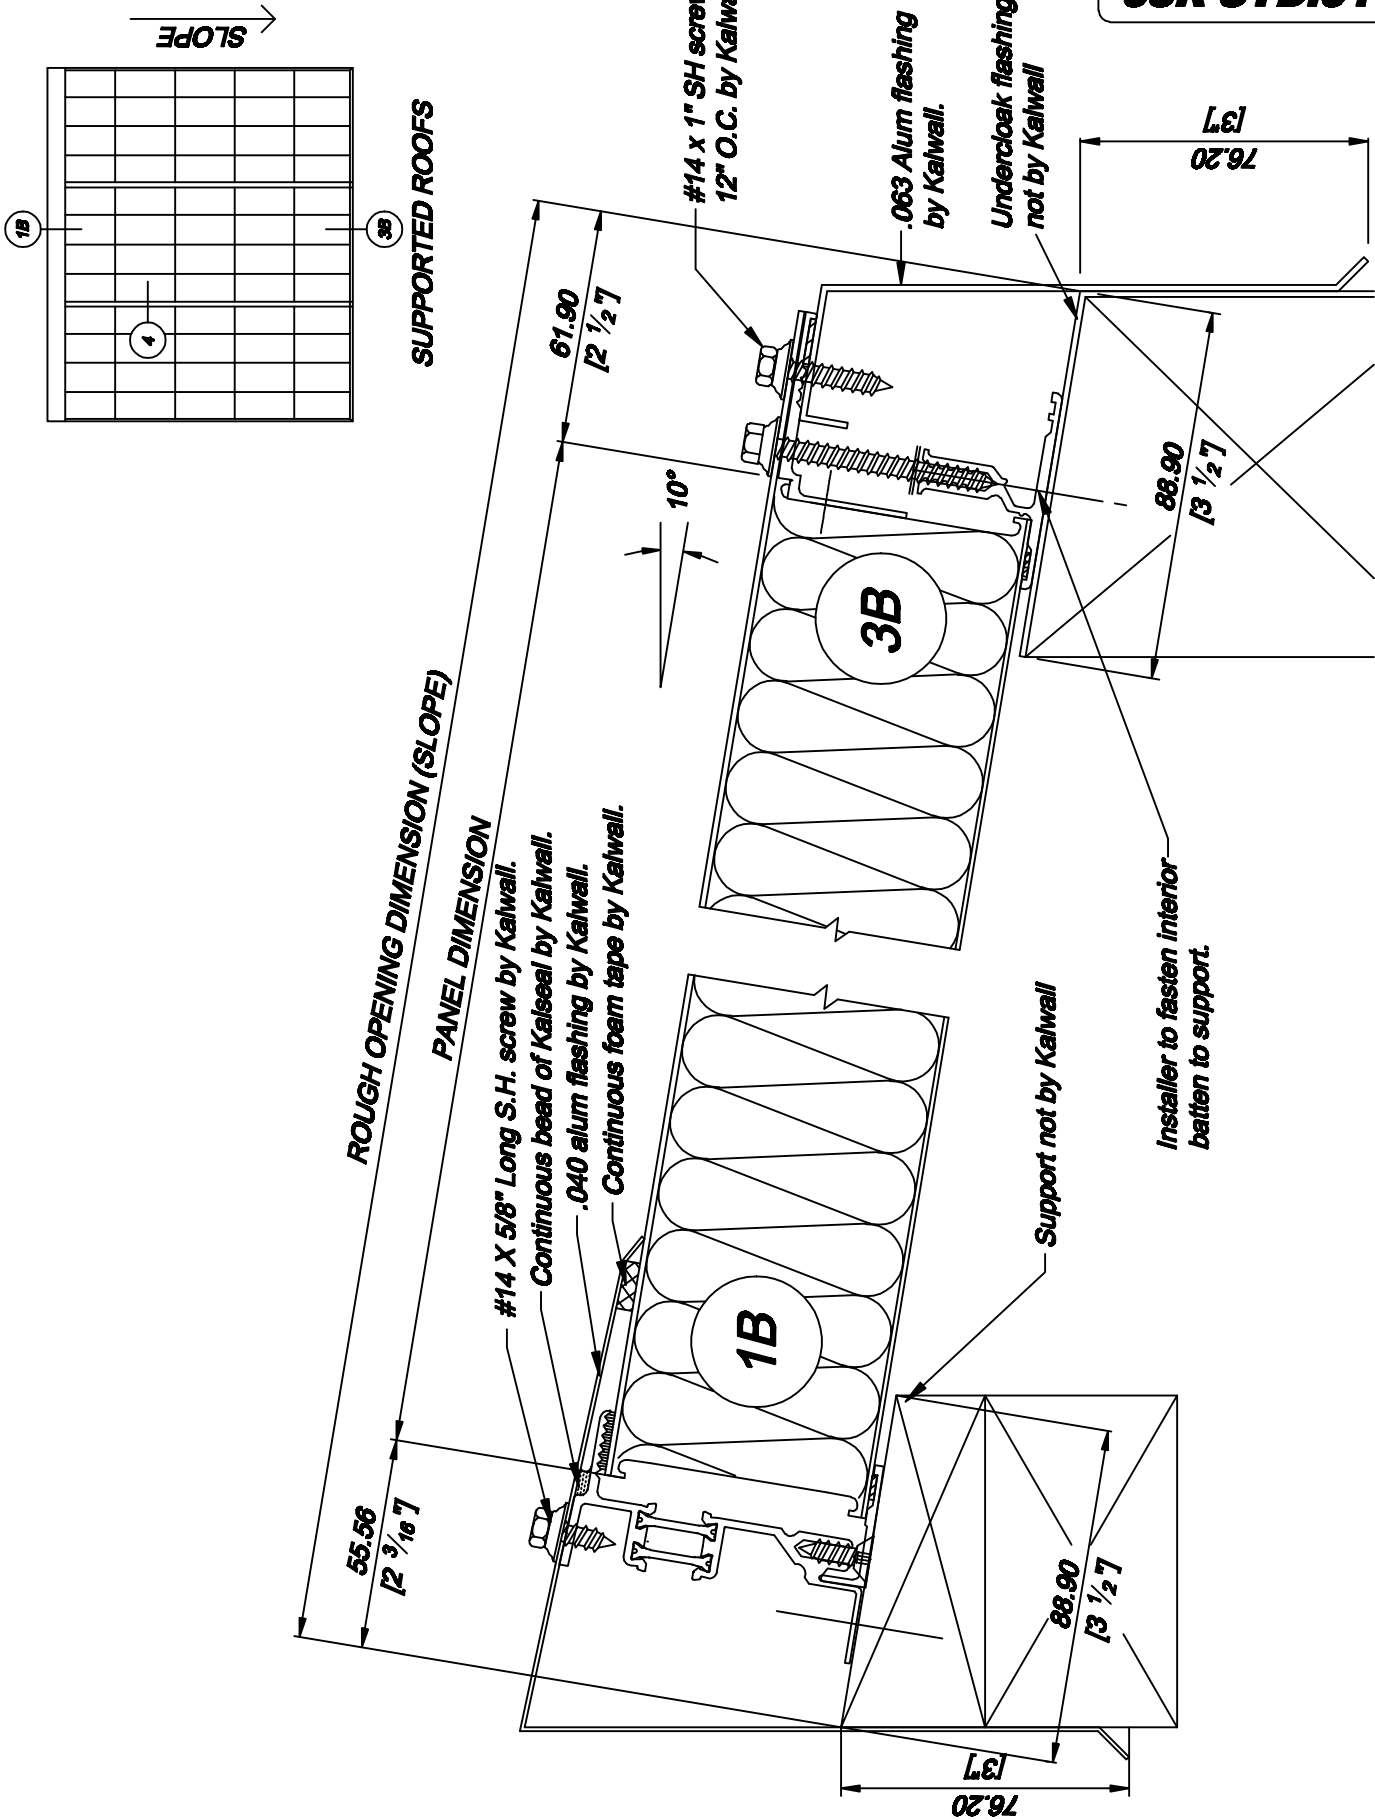

**08R-STD.01**

**STANDARD KALWALL DETAILS  
SUPPORTED ROOFS**

Stokes Systems Ltd. 1, Barstead road, Purley, Surrey. CR8 3EB  
Tel: 020 8990 7067 Fax: 020 8990 5707 Email: design@stokes.co.uk

This drawing is copyright and may not be reproduced in whole or in part without written consent of Stokes Systems Limited.

**STOKES**  
STOKES SYSTEMS LTD

Detail Ref.

**08R-STD.01**

Date.	20 Aug 04	Rev.	D
System.	08	Scale.	1-2