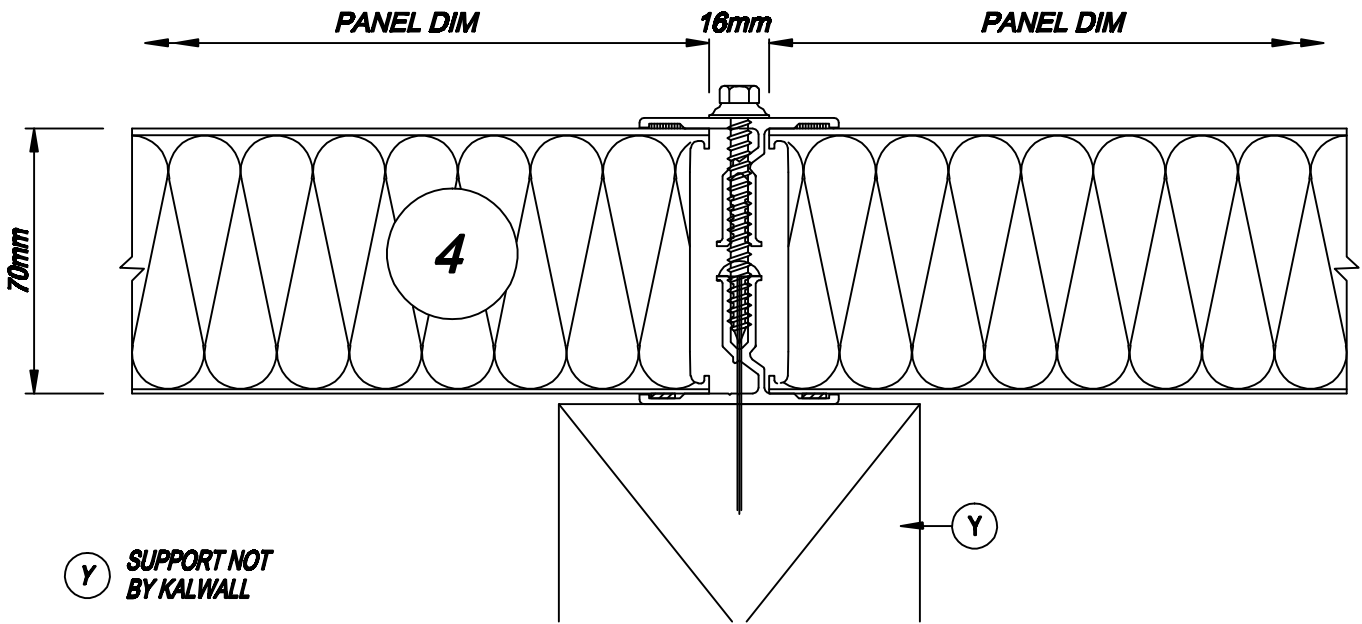

SUPPORTED ROOFS

**STANDARD KALWALL DETAILS
SUPPORTED ROOFS**

Stokes Systems Ltd. 1, Banstead road, Purley, Surrey. CR8 3EB
Tel: 020 8900 7067 Fax: 020 8900 5707 Email: design@stokes.co.uk

This drawing is copyright and may not be reproduced in whole or in part without written consent of Stokes Systems Limited.

STOKES
STOKES SYSTEMS LTD

Detail Ref.

08R-STD/03

Date. 19/05/97

Rev. D

System. 08T

Scale. 1=2