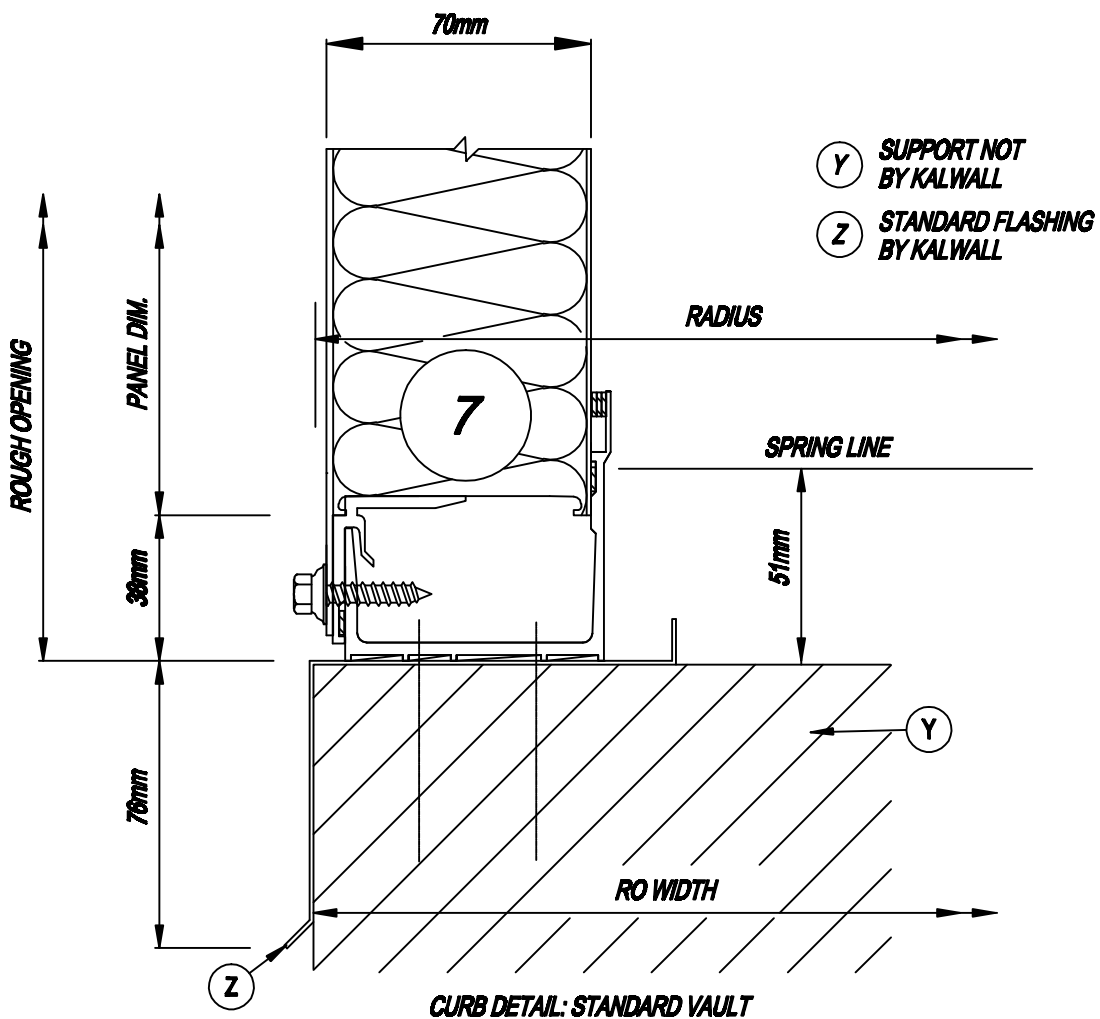

STANDARD 180° VAULT

CURB DETAIL: STANDARD VAULT

**STANDARD KALWALL DETAILS
KALCURVE: STANDARD 180° VAULT**

Stokes Systems Ltd. 1, Banstead road, Purley, Surrey. CR8 3EB
Tel: 020 8990 7067 Fax: 020 8990 5707 Email: design@stokes.co.uk

This drawing is copyright and may not be reproduced in whole or in part without written consent of Stokes Systems Limited.

STOKES
STOKES SYSTEMS LTD

Detail Ref.

08R-STD/08

Date. 1905/97	Rev. D
System. 08T	Scale. 1=2