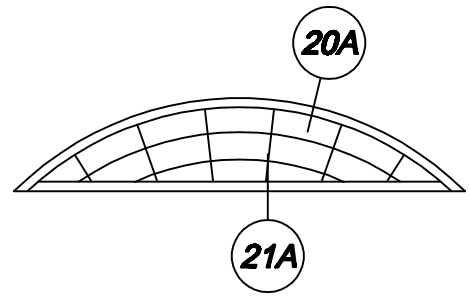

08R-STD/09

LOW PROFILE VAULT (90° STD)

CURB DETAIL: LOW PROFILE VAULT

STANDARD KALWALL DETAILS
KALCURVE: LOW PROFILE VAULT
Stokes Systems Ltd. 1, Banstead road, Purley, Surrey. CR8 3EB
Tel: 020 8990 7867 Fax: 020 8990 5707 Email: design@stokes.co.uk
This drawing is copyright and may not be reproduced in whole or in part without written consent of Stokes Systems Limited.

Detail Ref.	
08R-STD/09	
Date. 1905/97	Rev. D
System. 08T	Scale. 1=2