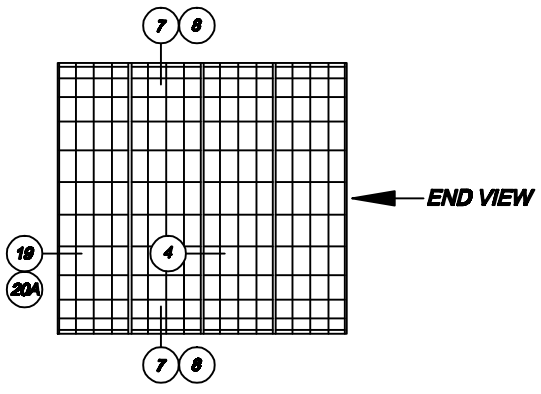

08R-STD/09

LOW PROFILE VAULT (90° STD)

CURB DETAIL: LOW PROFILE VAULT

STANDARD KALWALL DETAILS
KALCURVE: LOW PROFILE VAULT
Stokes Systems Ltd. 1, Banstead road, Purley, Surrey. CR8 3EB
Tel: 020 8990 7867 Fax: 020 8990 5707 Email: design@stokes.co.uk
This drawing is copyright and may not be reproduced in whole or in part without written consent of Stokes Systems Limited.

Detail Ref.	
08R-STD/09	
Date. 1905/97	Rev. D
System. 08T	Scale. 1=2