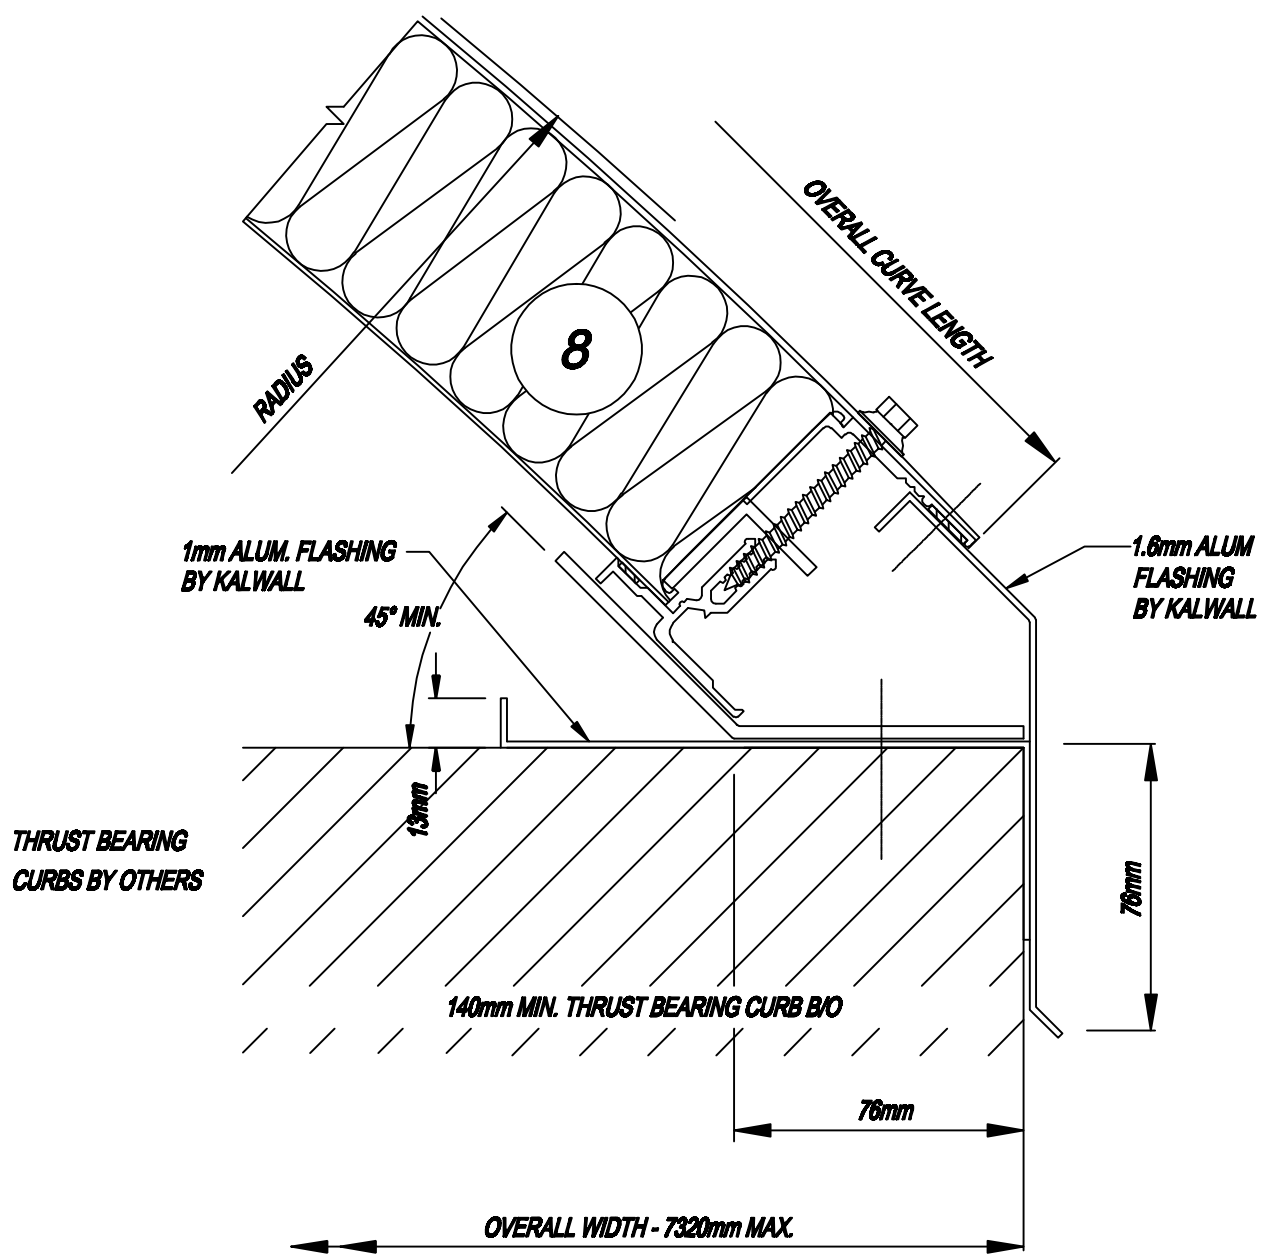

08R-STD/09

LOW PROFILE VAULT (90° STD)

CURB DETAIL: LOW PROFILE VAULT

STANDARD KALWALL DETAILS
KALCURVE: LOW PROFILE VAULT
Stokes Systems Ltd. 1, Banstead road, Purley, Surrey. CR8 3EB
Tel: 020 8990 7867 Fax: 020 8990 5707 Email: design@stokes.co.uk
This drawing is copyright and may not be reproduced in whole or in part without written consent of Stokes Systems Limited.

Detail Ref.	
08R-STD/09	
Date. 1905/97	Rev. D
System. 08T	Scale. 1=2